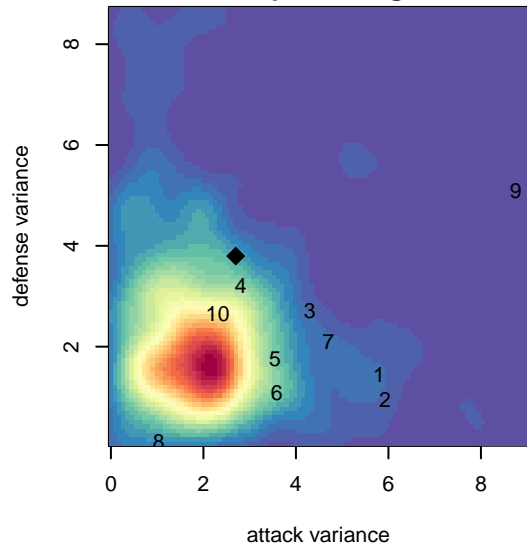

## FC West Galaxy B01

FC West  
Forest Grove, OR  
B01 total strength=594  
attack=0.73 defense=0.33  
fall league = OPL 2nd Div U13  
spr league = Spr OPL Tillamook Div U13

alt names used:  
FC West Galaxy  
FC West Galaxy  
FC West Galaxy

Venues played:  
2014 OPL Second Division U13  
2014 Directors Cup OPL Silver U13  
2014 Spr OPL Tillamook Division U13

**attack and defense variance (black dot)  
relative to other teams  
and top 10 in region**