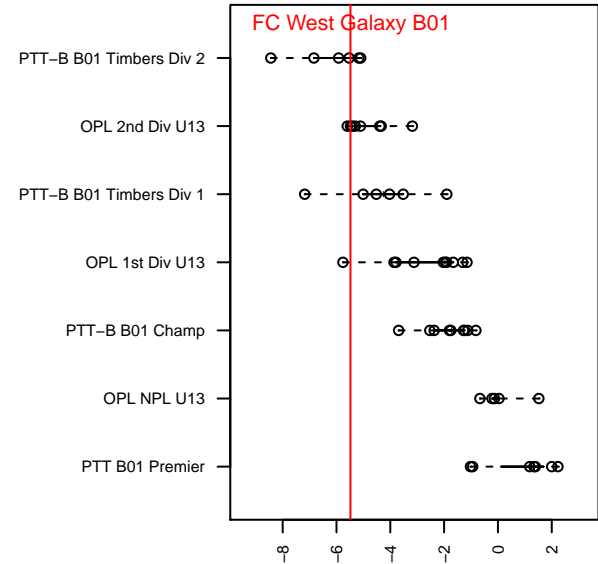

**attack and defense rating
relative to others at age
and all opponents in last 13 months**